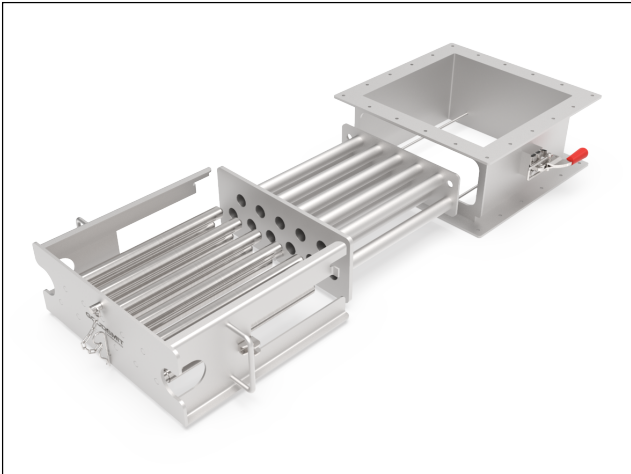

Cleanflows manual cleaning - Static

SECF-B-3030-11E-N-F1E-W-S-B

SKU: SECF300438

Product Features

Description	Cleanflow magnet - manual cleaning - static
SKU	SECF300438
Product key	SECF-B-3030-11E-N-F1E-W-S-B
Type	Basic
In-/outlet shape	Square
Max. particle size	10 mm
Min. Fe-particle size that can be caught	30 µm
Cleaning/Fe-particles disposal	Manual quick cleaning by means of extractor tubes
Build-in length	160 mm
Product inlet/outlet size	#296 mm
Interface/connection dim's	Square flange - 20xM8
Capacity	12 to 30 m³/h
Materials - in contact with product	AISI316 (SS 1.4401), AISI316L (SS 1.4404)
Material housing	AISI316L (SS 1.4404)
Magnetic bar joint	Extractor tubes laser welded in plate
Material gaskets/seals	Silicone VMQ, 40° Shore, red, 'Food Safe' acc. EC 1935/2004 and FDA
Surface treatment/finishing	S1: Grit blasted, Ra 3 µm (interior/exterior)
Welds	WE: product chute: completely welded - outside the product chute: intermittently welded
Max. operating / product temperature	60 °C
Min./max. ambient temperature	-20 to 60 °C

Magnetic system	Magnetic bar in extractor tube
Magnetic bar size	Tube Ø25 mm; bar Ø23 mm
No of bars	11 (5+6)
Magnet quality	Neodymium GSN-42, Br 13,300 gauss (at 20 °C), Tmax. 80 °C
Field strength (flux density) on magnetic bar (±10%)	10700 gauss
Field strength (flux density) on extractor tube (±10%)	8000 (average value - see Documents tab for explanation) gauss
Depth	380 mm
Width	440 mm
Height	160 mm
Weight	28 kg
ATEX-Marking	Free of own ignition sources: suitable for application in ATEX dust zones 20, 21 and 22. Special conditions apply.