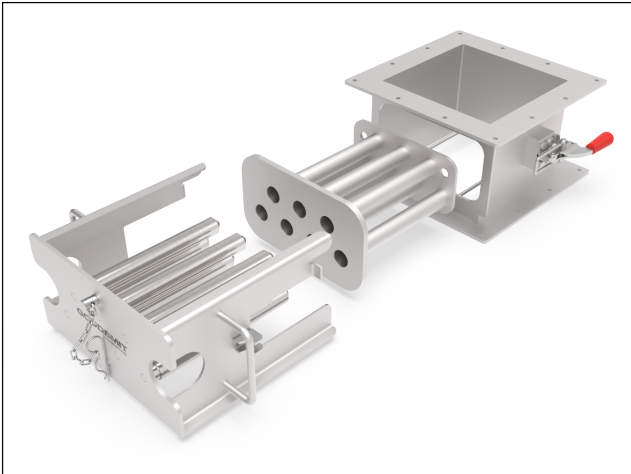

Cleanflows manual cleaning - Static

SECF-B-2020-07E-N-F1E-W-B-B

SKU: SECF200438

Product Features

Description	Cleanflow magnet - manual cleaning - static
SKU	SECF200438
Product key	SECF-B-2020-07E-N-F1E-W-B-B
Type	Basic
In-/outlet shape	Square
Max. particle size	10 mm
Min. Fe-particle size that can be caught	30 µm
Cleaning/Fe-particles disposal	Manual quick cleaning by means of extractor tubes
Build-in length	160 mm
Product inlet/outlet size	#196 mm
Interface/connection dim's	Square flange - 12xM8
Capacity	3 to 7 m³/h
Materials - in contact with product	AISI316 (SS 1.4401), AISI316L (SS 1.4404)
Material housing	AISI316L (SS 1.4404)
Magnetic bar joint	Extractor tubes laser welded in plate
Material gaskets/seals	Silicone VMQ, 40° Shore, red, 'Food Safe' acc. EC 1935/2004 and FDA
Surface treatment/finishing	S1: Grit blasted, Ra 3 µm (interior/exterior)
Welds	WE: product chute: completely welded - outside the product chute: intermittently welded
Max. operating / product temperature	60 °C
Min./max. ambient temperature	-20 to 60 °C

Visit our website for specifications, drawings, documentation, accessories, spare parts and more

<https://www.goudsmitmagnets.com/solutions/magnetic-filtering-separating/cleanflow-grid-magnets/manual-static.html?sku=SECF200438>

Magnetic system	Magnetic bar in extractor tube
Magnetic bar size	Tube Ø25 mm; bar Ø23 mm
No of bars	7 (3+4)
Magnet quality	Neodymium GSN-42, Br 13,300 gauss (at 20 °C), Tmax. 80 °C
Field strength (flux density) on magnetic bar (±10%)	10700 gauss
Field strength (flux density) on extractor tube (±10%)	8000 (average value - see Documents tab for explanation) gauss
Depth	280 mm
Width	344 mm
Height	160 mm
Weight	17 kg
ATEX-Marking	Free of own ignition sources: suitable for application in ATEX dust zones 20, 21 and 22. Special conditions apply.