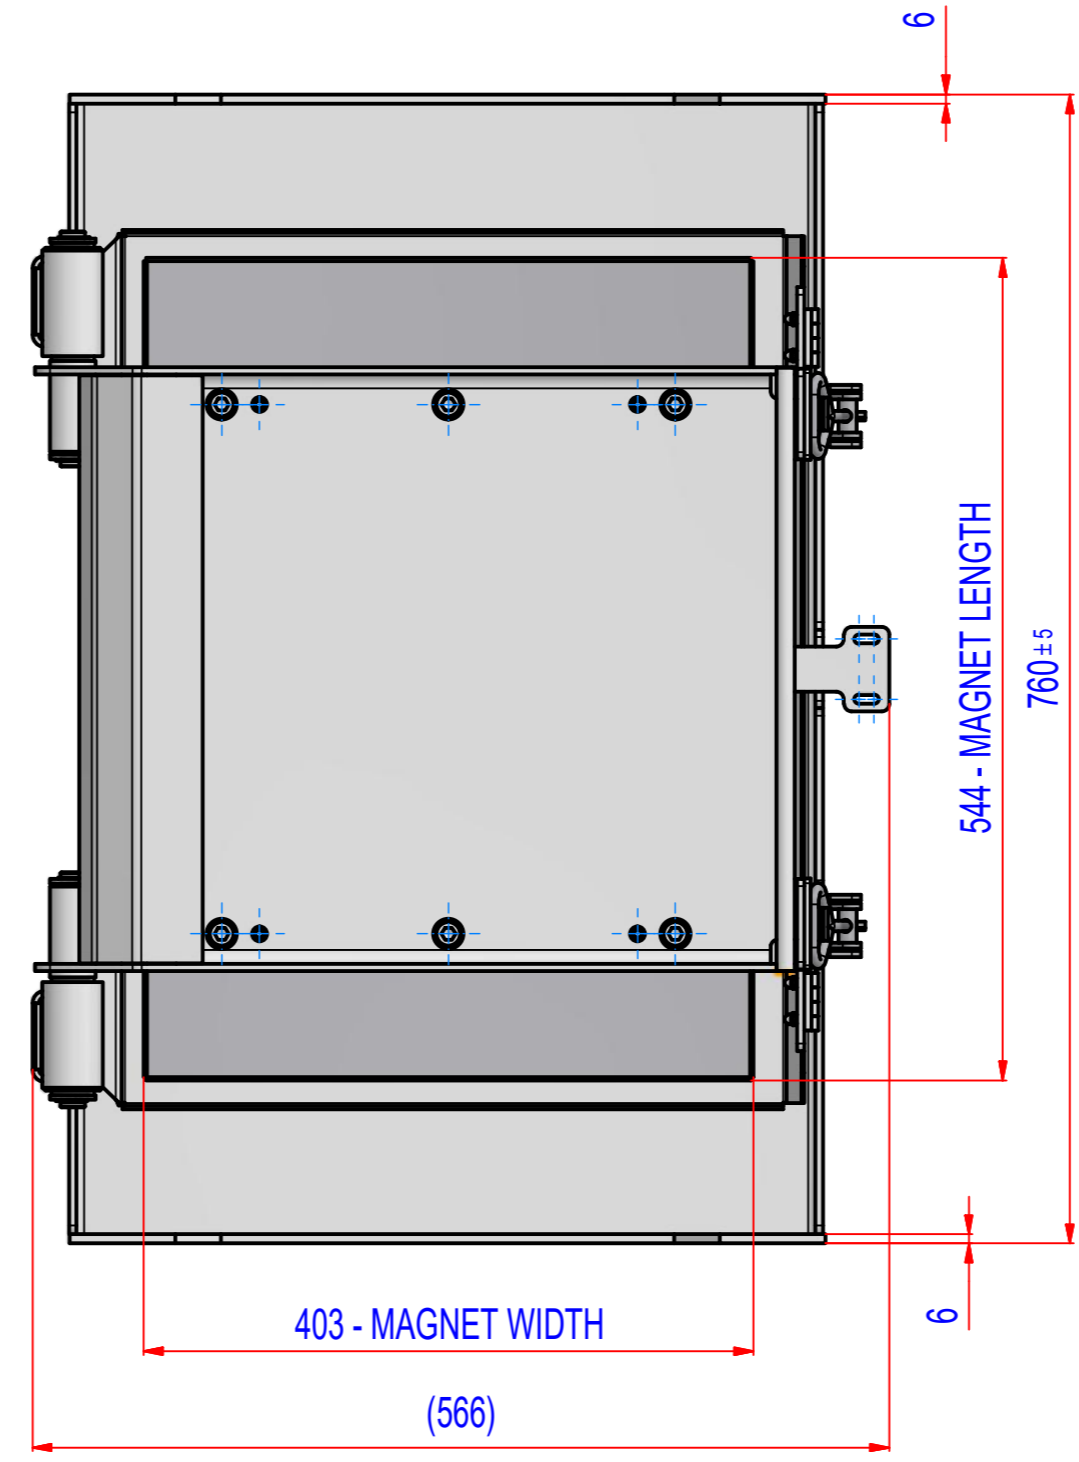

REV	BY	DATE	DESCRIPTION
-	EN	30.11.2018	New Vault, ref.: SBPF360001w_C
-	PW	22.06.2020	New logo

1	A064_000000	SBPF360001	324,1
POZ./POS.	Č. SOUČÁSTI/ PART NUMBER	POPIS / DESCRIPTION	HMOT./ WEIGHT
APPROVAL PLEASE			
Date:	Order ref.:	Responsible person:	
 Sheet: A2 Drawn: EN Weight (kg): 324,1 Date: 30.11.2018 Predecessor:	Extra info:	General tolerance: ISO 2768 - cL Drawn according: ISO268; ISO1101; ISO2553 Status:	
Quick search:			Customer reference number:
Description:	© All rights reserved. Reproduction is not permitted without written permission of GOUDSMIT Magnetic Systems BV		Product key: SBP-3636-F-F1B-B-B
External pole magnet, Ferrite, 360			Part number: SBPF360001 Rev: -