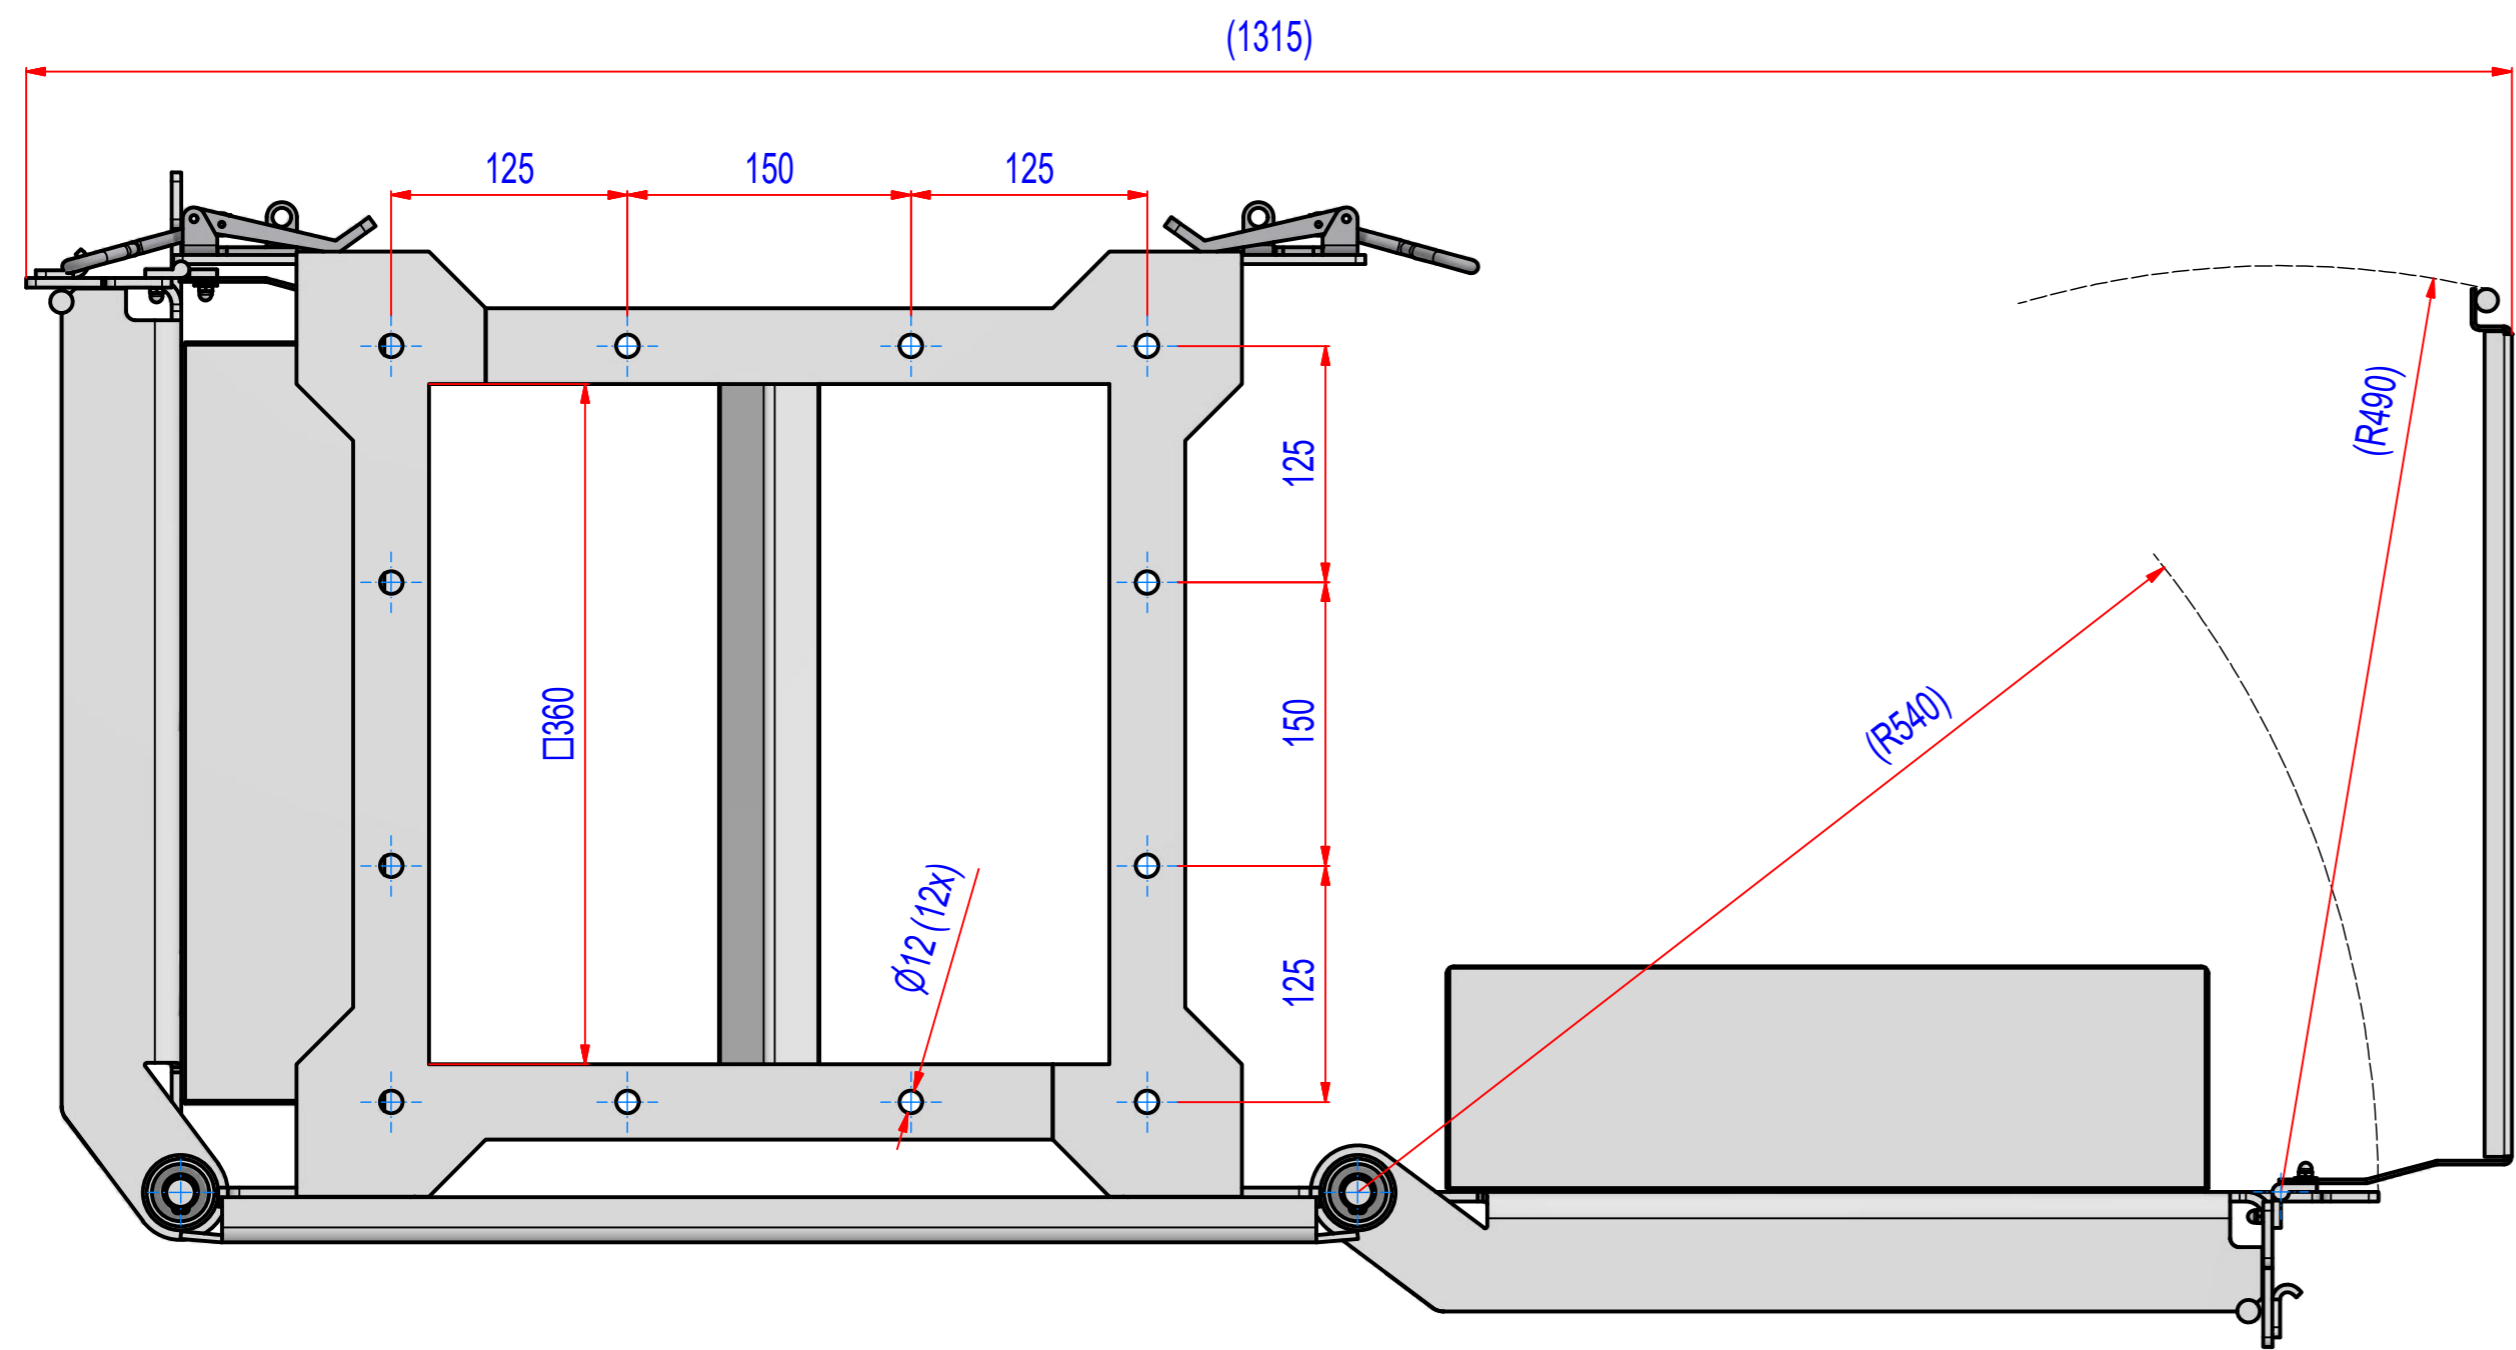

REV	BY	DATE	DESCRIPTION
-	EN	30.11.2018	New Vault, ref.: SBPF360001w_C
-	PW	22.06.2020	New logo

1	A064_000000	SBPF360001	324,1
POZ./POS.	Č. SOUČÁSTI/ PART NUMBER	POPIS / DESCRIPTION	HMOT./ WEIGHT
APPROVAL PLEASE			
Date:	Order ref.:	Responsible person:	
 Sheet: A2 Drawn: EN Weight (kg): 324,1 Date: 30.11.2018 Predecessor:	Extra info:	General tolerance: ISO 2768 - cL Drawn according: ISO268; ISO1101; ISO2553 Status:	
Quick search:			Customer reference number:
Description:	© All rights reserved. Reproduction is not permitted without written permission of GOUDSMIT Magnetic Systems BV		Product key: SBP-3636-F-F1B-B-B
External pole magnet, Ferrite, 360			Part number: SBPF360001 Rev: -