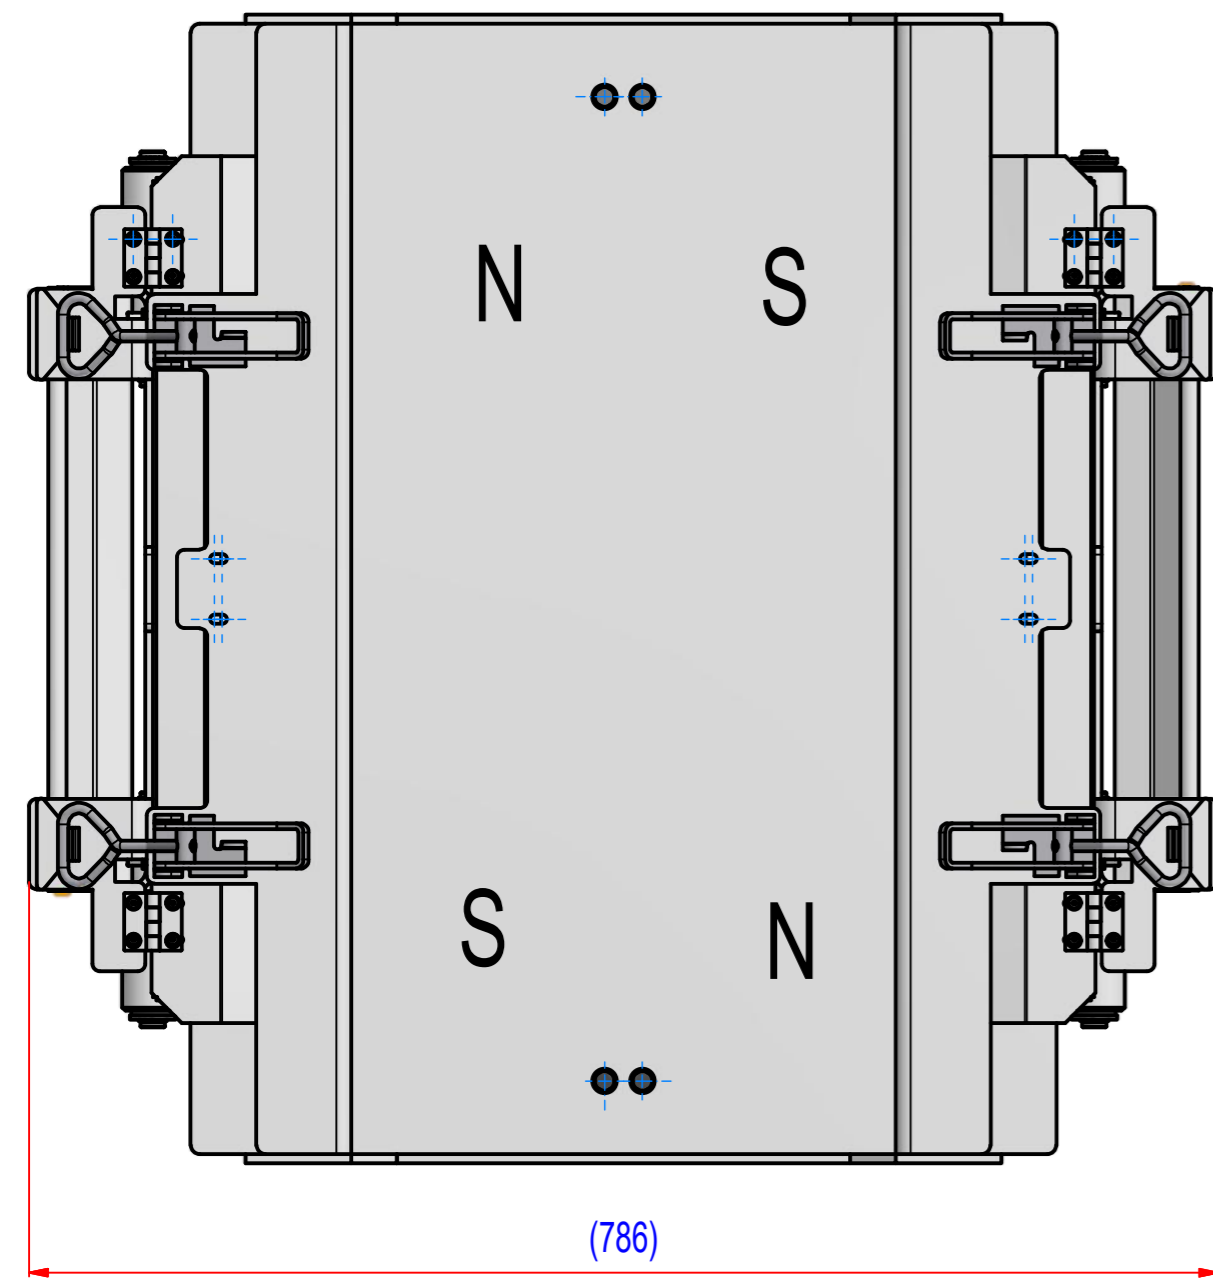

REV	BY	DATE	DESCRIPTION
-	EN	30.11.2018	New Vault, ref.: SBPF360001w_C
-	PW	22.06.2020	New logo

1	A064_000000	SBPF360001	324,1
POZ./POS.	Č. SOUČÁSTI/ PART NUMBER	POPIS / DESCRIPTION	HMOT./ WEIGHT
APPROVAL PLEASE			
Date:	Order ref.:	Responsible person:	
 Sheet: A2 Drawn: EN Weight (kg): 324,1 Date: 30.11.2018 Predecessor:	Extra info:	General tolerance: ISO 2768 - cL Drawn according: ISO268; ISO1101; ISO2553 Status:	
Quick search:			Customer reference number:
Description:	© All rights reserved. Reproduction is not permitted without written permission of GOUDSMIT Magnetic Systems BV		Product key: SBP-3636-F-F1B-B-B
External pole magnet, Ferrite, 360			Part number: SBPF360001 Rev: -