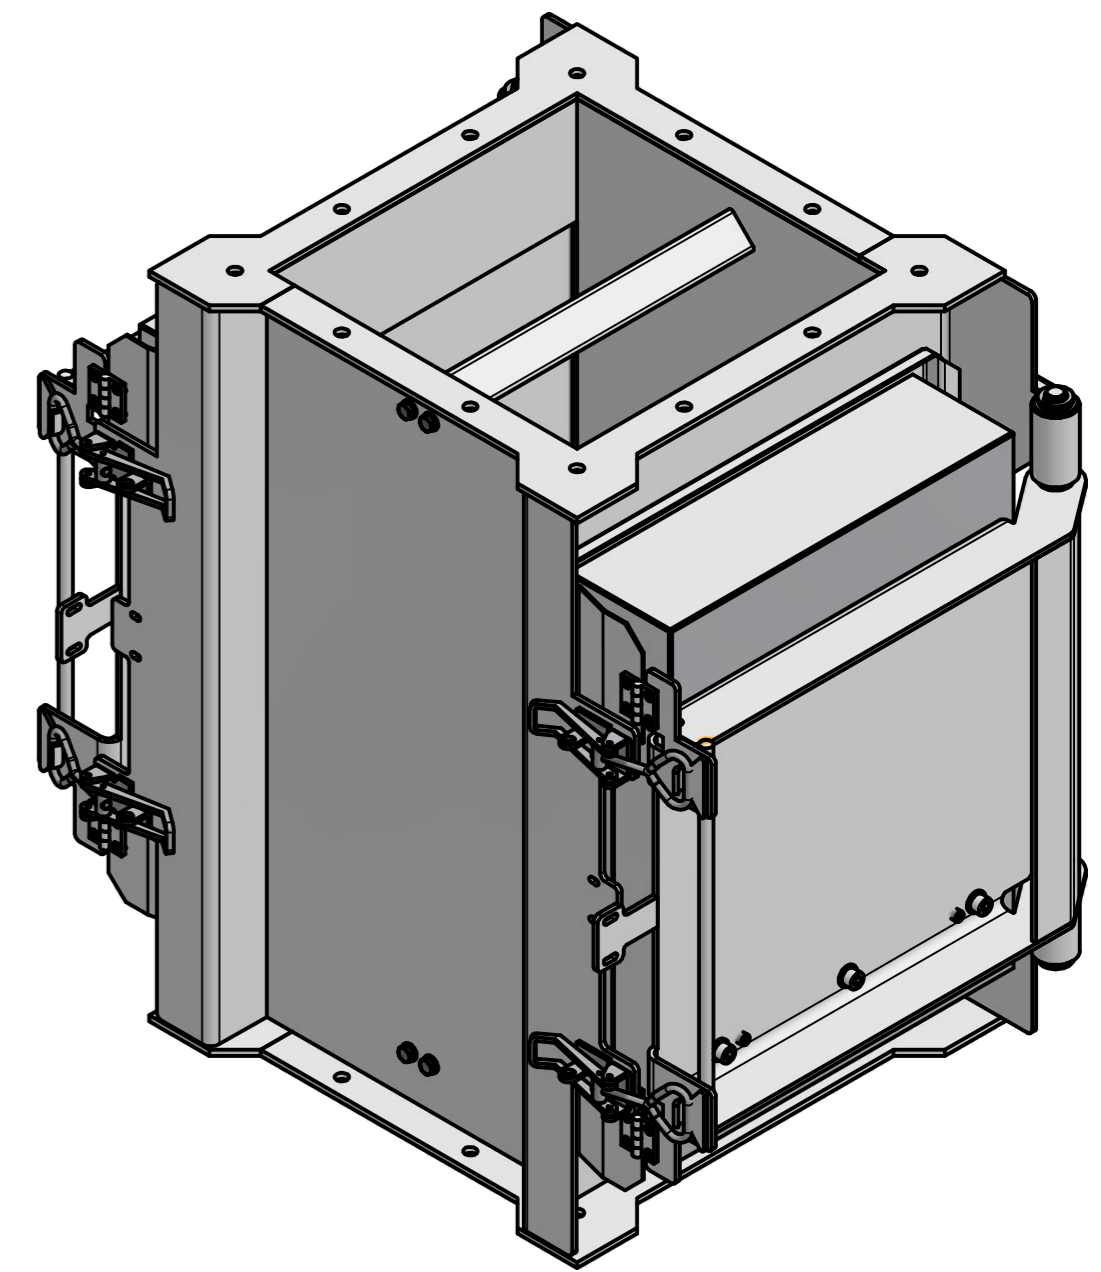

REV	BY	DATE	DESCRIPTION
-	EN	30.11.2018	New Vault, ref.: SBPF360001w_C
-	PW	22.06.2020	New logo

1	A064_000000	SBPF360001	324,1
POZ./POS.	Č. SOUČÁSTI/ PART NUMBER	POPIS / DESCRIPTION	HMOT./ WEIGHT
APPROVAL PLEASE			
Date:	Order ref.:	Responsible person:	
 Sheet: A2 Drawn: EN Weight (kg): 324,1 Date: 30.11.2018 Predecessor:	Extra info:	General tolerance: ISO 2768 - cL Drawn according: ISO268; ISO1101; ISO2553 Status:	
Quick search:			Customer reference number:
Description:	© All rights reserved. Reproduction is not permitted without written permission of GOUDSMIT Magnetic Systems BV		Product key: SBP-3636-F-F1B-B-B
External pole magnet, Ferrite, 360			Part number: SBPF360001 Rev: -