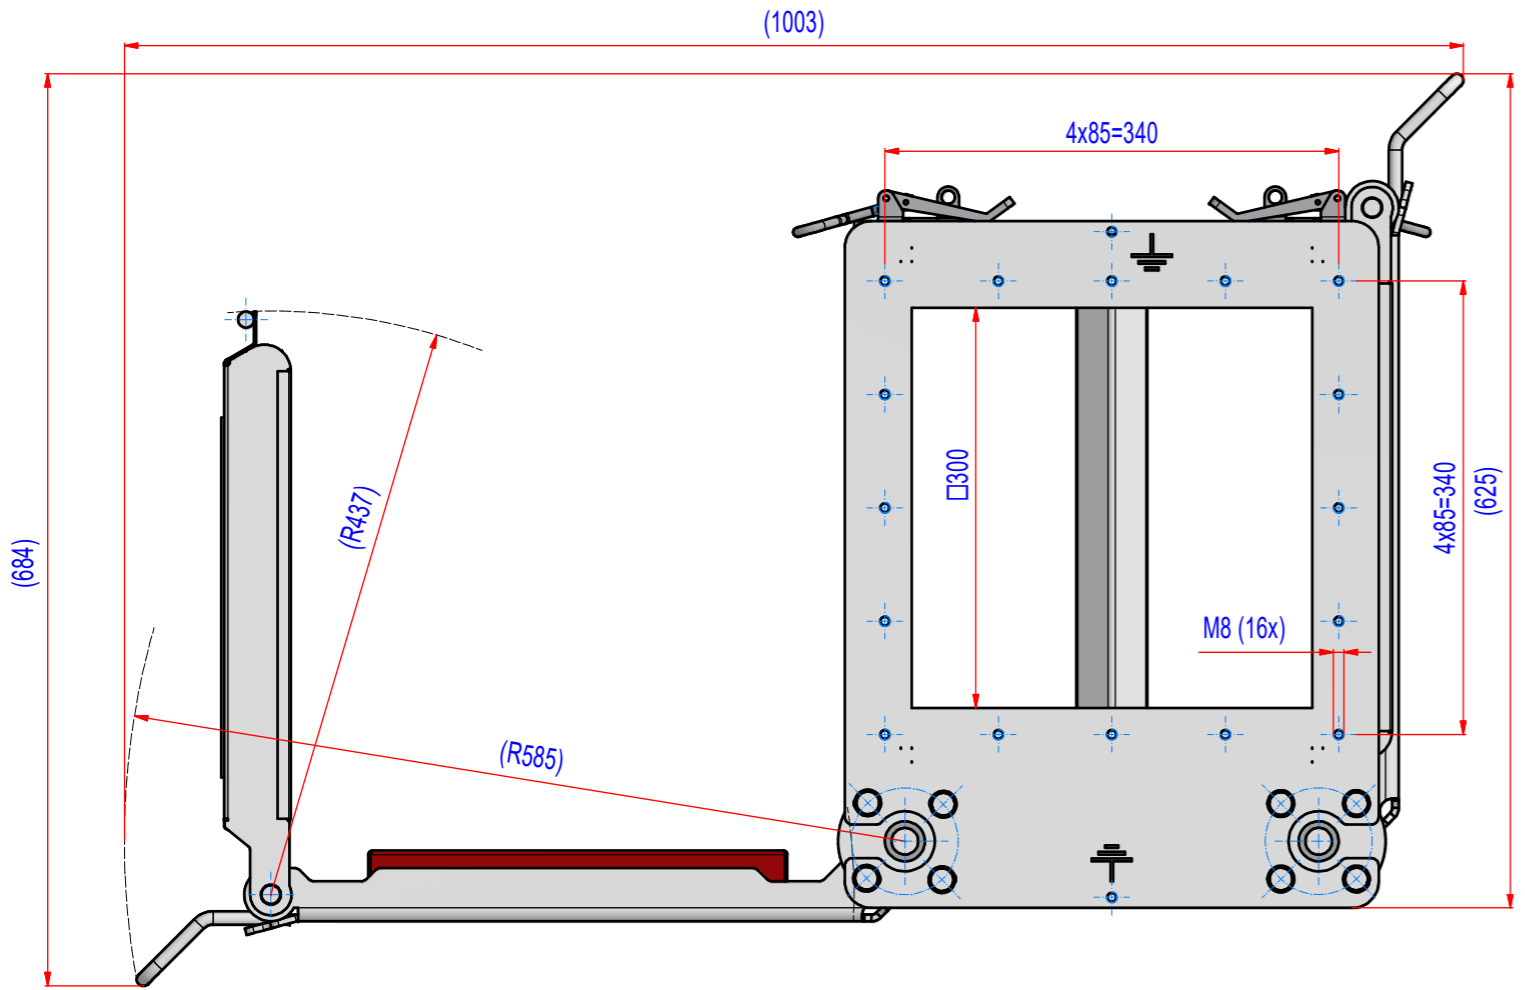

REV	DATE	BY	DESCRIPTION
-	25.02.2019	PW	Source SBPN250000, change to dimension #300

OPTION: SBPN303000 WITH ADAPTER TO DN300

1	A598_000000	SBPN303000	104,3
POZ./POS.	Č. SOUČÁSTI/ PART NUMBER	POPIS / DESCRIPTION	HMOT./ WEIGHT
Sheet: A2 Drawn: PW Date: 25.02.2019 Predecessor:		General tolerance: ISO 2768 - cL Drawn according: ISO268; ISO1101; ISO2553 Status: Customer reference number: Product key: SBP-3030-N-F1E-B-B Part number: SBPN303000 Rev: -	
Quick search: XSBP 300 Description: External pole magnet with square connection		© All rights reserved. Reproduction is not permitted without written permission of GOUDSMIT Magnetic Systems BV <b>GOUDSMIT</b> MAGNETIC SYSTEMS	