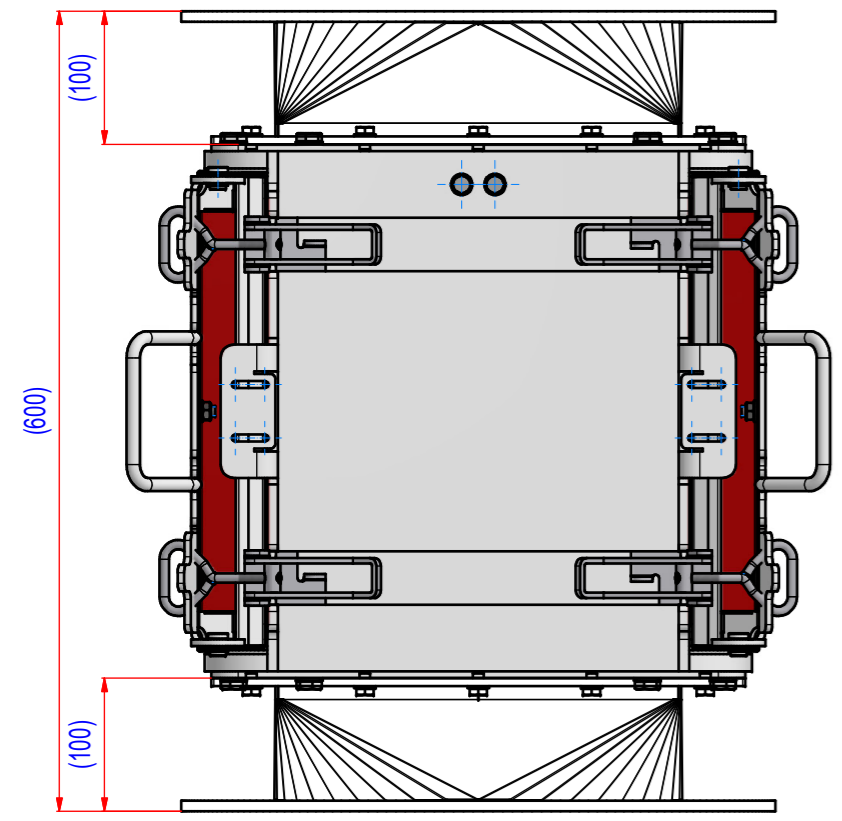

REV	DATE	BY	DESCRIPTION
-	25.02.2019	PW	Source SBPN250000, change to dimension #300

OPTION: SBPN303000 WITH ADAPTER TO DN300

1	A598_000000	SBPN303000	104,3
POZ./POS.	Č. SOUČÁSTI/ PART NUMBER	POPIS / DESCRIPTION	HMOT./ WEIGHT
Sheet: A2 Drawn: PW Date: 25.02.2019 Predecessor:		General tolerance: ISO 2768 - cL Drawn according: ISO268; ISO1101; ISO2553 Status: Customer reference number: Product key: SBP-3030-N-F1E-B-B Part number: SBPN303000 Rev: -	
Quick search: XSBP 300 Description: External pole magnet with square connection		© All rights reserved. Reproduction is not permitted without written permission of GOUDSMIT Magnetic Systems BV <b>GOUDSMIT</b> MAGNETIC SYSTEMS	