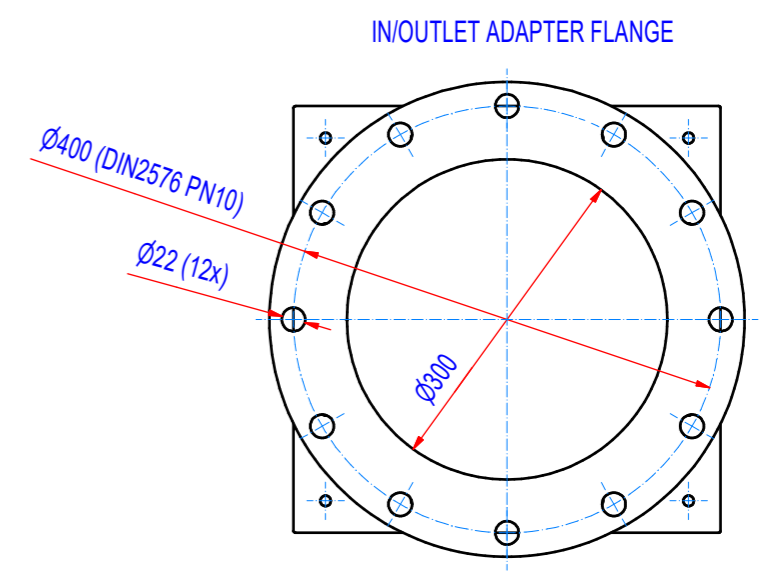

REV	DATE	BY	DESCRIPTION
-	25.02.2019	PW	Source SBPN250000, change to dimension #300

OPTION: SBPN303000 WITH ADAPTER TO DN300

1	A598_000000	SBPN303000	104,3
POZ./POS.	Č. SOUČÁSTI/ PART NUMBER	POPIS / DESCRIPTION	HMOT./ WEIGHT
Sheet: A2 Drawn: PW Date: 25.02.2019 Predecessor:		General tolerance: ISO 2768 - cL Drawn according: ISO268; ISO1101; ISO2553 Status: Customer reference number: Product key: SBP-3030-N-F1E-B-B Part number: SBPN303000 Rev: -	
Quick search: XSBP 300 Description: External pole magnet with square connection		© All rights reserved. Reproduction is not permitted without written permission of GOUDSMIT Magnetic Systems BV <b>GOUDSMIT</b> MAGNETIC SYSTEMS	