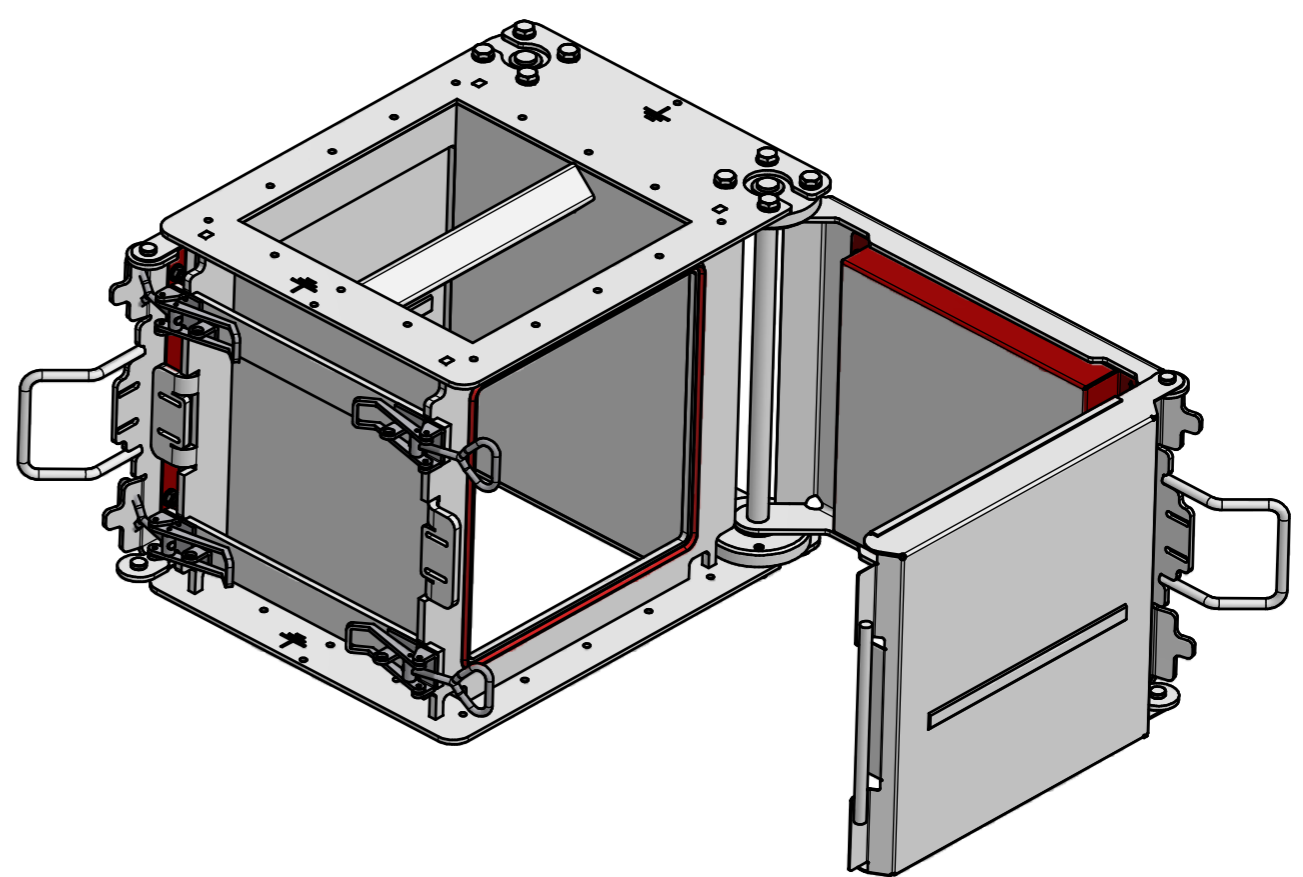

REV	DATE	BY	DESCRIPTION
-	25.02.2019	PW	Source SBPN250000, change to dimension #300

OPTION: SBPN303000 WITH ADAPTER TO DN300

1	A598_000000	SBPN303000	104,3
POZ./POS.	Č. SOUČÁSTI/ PART NUMBER	POPIS / DESCRIPTION	HMOT./ WEIGHT
Sheet: A2 Drawn: PW Date: 25.02.2019 Predecessor:		General tolerance: ISO 2768 - cL Drawn according: ISO268; ISO1101; ISO2553 Status: Customer reference number: Product key: SBP-3030-N-F1E-B-B Part number: SBPN303000 Rev: -	
Quick search: XSBP 300 Description: External pole magnet with square connection		© All rights reserved. Reproduction is not permitted without written permission of GOUDSMIT Magnetic Systems BV <b>GOUDSMIT</b> MAGNETIC SYSTEMS	