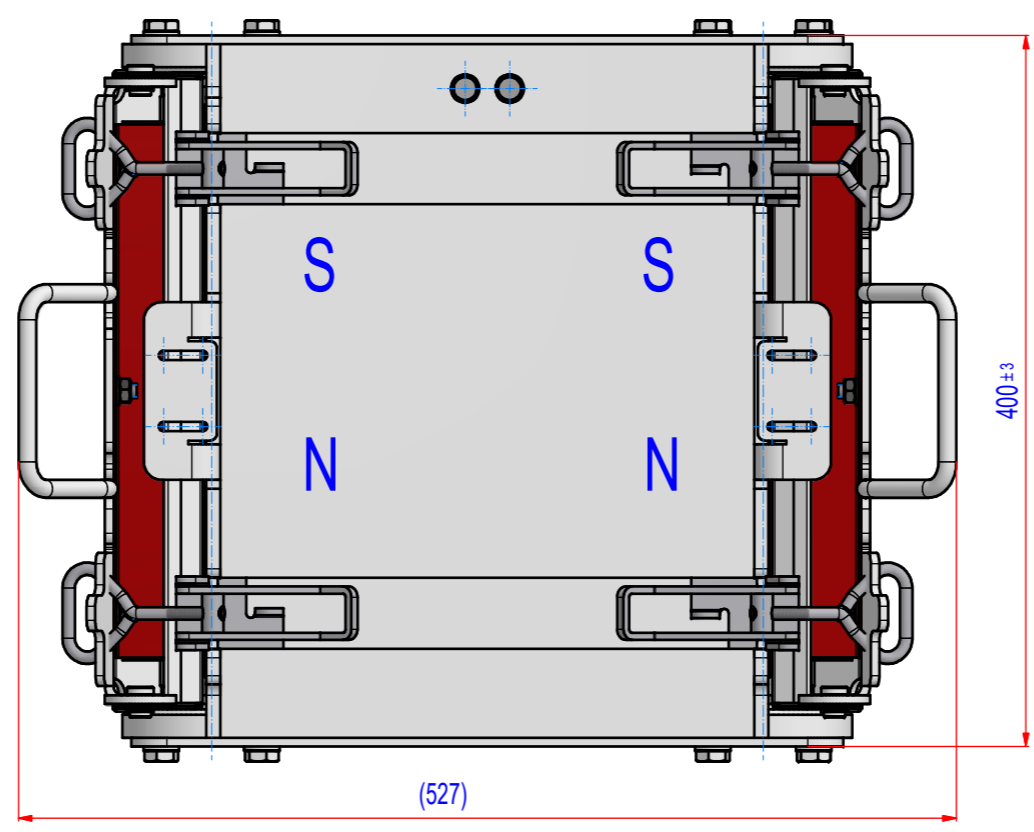

REV	DATE	BY	DESCRIPTION
-	25.02.2019	PW	Source SBPN250000, change to dimension #300

OPTION: SBPN303000 WITH ADAPTER TO DN300

1	A598_000000	SBPN303000	104,3
POZ./POS.	Č. SOUČÁSTI/ PART NUMBER	POPIS / DESCRIPTION	HMOT./ WEIGHT
Sheet: A2 Drawn: PW Date: 25.02.2019 Predecessor:		General tolerance: ISO 2768 - cL Drawn according: ISO268; ISO1101; ISO2553 Status: Customer reference number: Product key: SBP-3030-N-F1E-B-B Part number: SBPN303000 Rev: -	
Quick search: XSBP 300 Description: External pole magnet with square connection		© All rights reserved. Reproduction is not permitted without written permission of GOUDSMIT Magnetic Systems BV <b>GOUDSMIT</b> MAGNETIC SYSTEMS	