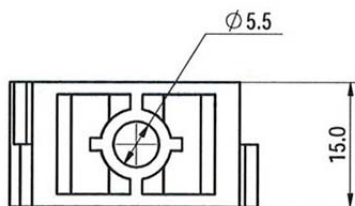

For »speedfit« Series

For fastening rigid aluminium or plastic pipes to the wall.

Material Polypropylen

Pipe clips, coloured					
Art. No.	Ident. No.	For tube O.D. mm	Colour	A mm	B mm
88.015-S	114035	15.0	Black	19.5	25.0
88.018-S	114036	18.0	Black	21.2	29.0
88.022-S	114037	22.0	Black	23.0	35.0
88.028-S	114038	28.0	Black	26.0	43.0
88.015-B	114039	15.0	Blue	19.5	25.0
88.018-B	114040	18.0	Blue	21.2	29.0
88.022-B	114041	22.0	Blue	23.0	35.0
88.028-B	114042	28.0	Blue	26.0	43.0
88.015-R	114043	15.0	Red	19.5	25.0
88.018-R	114044	18.0	Red	21.2	29.0
88.022-R	114045	22.0	Red	23.0	35.0
88.028-R	114046	28.0	Red	26.0	43.0
88.015-W	114047	15.0	White	19.5	25.0
88.018-W	114048	18.0	White	21.2	29.0
88.022-W	114049	22.0	White	23.0	35.0
88.028-W	114050	28.0	White	26.0	43.0