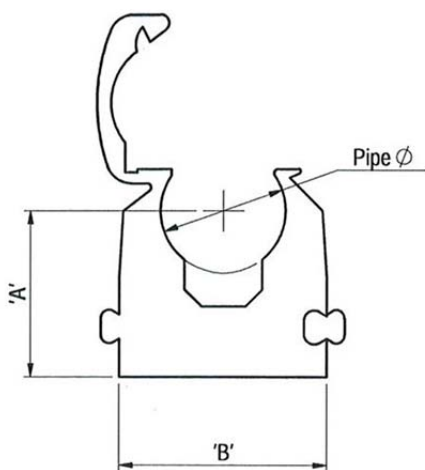

For »speedfit« Series

For fastening rigid aluminium or plastic pipes to the wall.

Material Polypropylen

Pipe clips, coloured					
Art. No.	Ident. No.	For tube O.D. mm	Colour	A mm	B mm
88.015-S	114035	15.0	Black	19.5	25.0
88.018-S	114036	18.0	Black	21.2	29.0
88.022-S	114037	22.0	Black	23.0	35.0
88.028-S	114038	28.0	Black	26.0	43.0
88.015-B	114039	15.0	Blue	19.5	25.0
88.018-B	114040	18.0	Blue	21.2	29.0
88.022-B	114041	22.0	Blue	23.0	35.0
88.028-B	114042	28.0	Blue	26.0	43.0
88.015-R	114043	15.0	Red	19.5	25.0
88.018-R	114044	18.0	Red	21.2	29.0
88.022-R	114045	22.0	Red	23.0	35.0
88.028-R	114046	28.0	Red	26.0	43.0
88.015-W	114047	15.0	White	19.5	25.0
88.018-W	114048	18.0	White	21.2	29.0
88.022-W	114049	22.0	White	23.0	35.0
88.028-W	114050	28.0	White	26.0	43.0

88.015-S

88.015-B

88.015-R

88.015-W