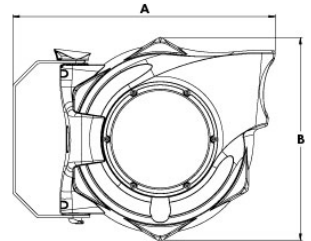

Easy mounting on the wall or ceiling.

Closed, rugged, impact-resistant housing made of POM. Includes a thermal circuit breaker. In case of overloading, a thermal overload protective circuit cuts off the electrical power supply automatically

Input	Rubber 3 x 1.5 mm <sup>2</sup>
Hose assembly	UV resistant, oil resistant, cold resistant, mechanical resistance
Operating voltage	max. 240 V
Current max.	10 Ampère
Connection	SchuKo plug
Power input	Max. 1600 W (fully wound), max. 2400 W (fully unwound)
Swivel angle	180 °

### Cable reel

Art. No.	Type No.	Cable length m	A mm	B mm
174140	259/5150-1	17	490.0	409.0