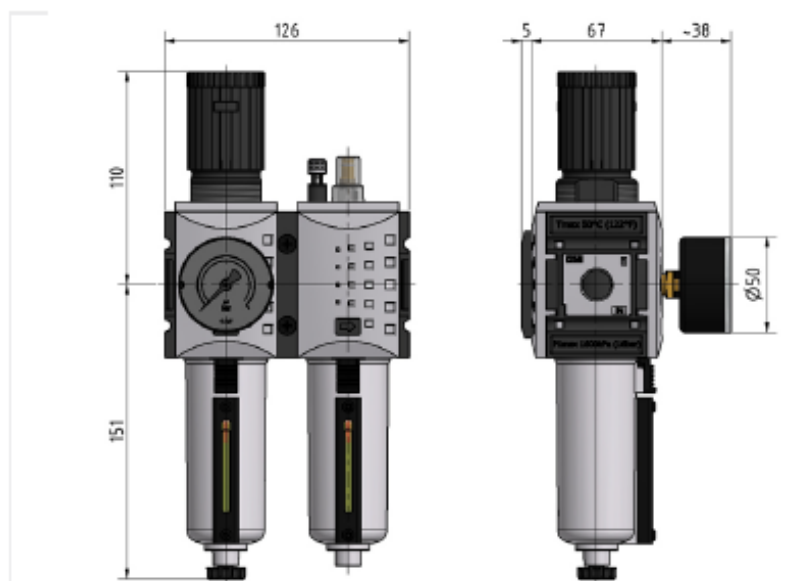

Accessories / spare parts

Art. No.	Type No.	Description
100043	H 852	Mounting bracket, incl. 2 screws
100044	WK 102	Wall bracket, incl. 2 screws
100045	KP 200	Joiner set, incl. 2 screws
100135	BSF 12	Polycarbonate bowl, incl. bowl guard
100215	BSL 12	Polycarbonate bowl, incl. bowl guard for oiler
100136	MF 12	Metal bowl, incl. sight glass
100216	ML 12	Metal bowl, incl. sight glass for oiler
100137	BSF 12-A	Polycarbonate bowl with automatic drain valve
100138	MF 12-A	Metal bowl, incl. sight glass, with automatic drain valve
100046	FU 33-55	Panel nut M42x1.5
100037	SS 32	Key lock
100331	WK 102-38	Wall bracket with connection thread G 3/8
100332	WK 102-12	Wall bracket with connection thread G 1/2
100333	WK 102-34	Wall bracket with connection thread G 3/4
152946	H 853	Mounting bracket with control panel nut M42x1.5
100139	844.6.905	Filter element 5 µm, cellpor
100214	901.7.990	Sight dome, polycarbonate
100047	22.7180.4	Seal kit for pressure regulator
100362	655.6.900	Automatic drain valve

Semi-automatic: