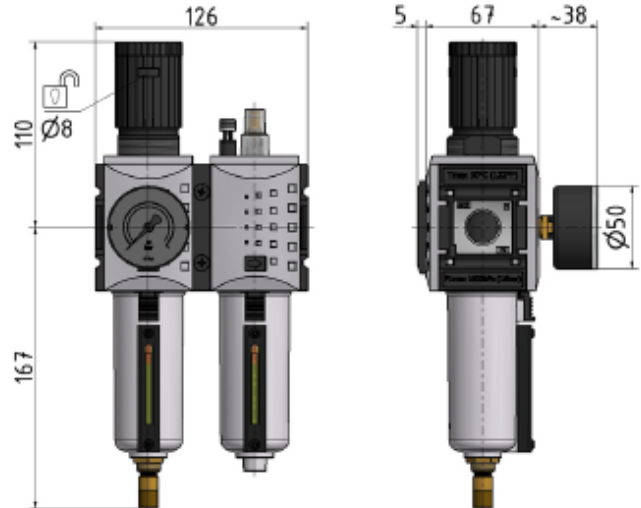

Fully-automatic: