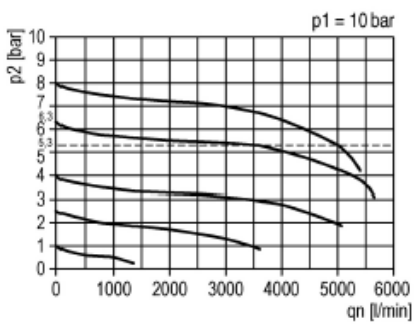

flow characteristic