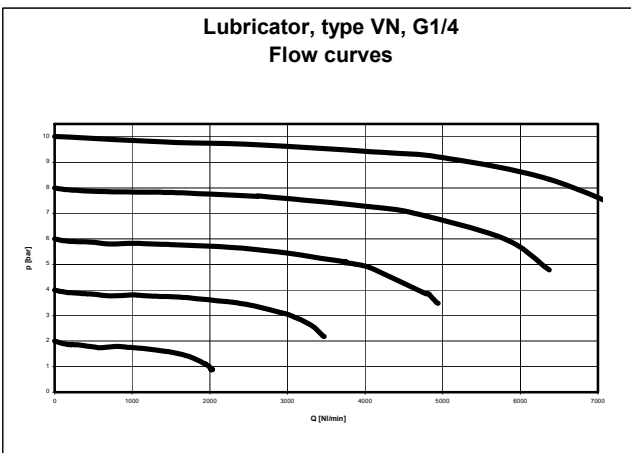

### Ordering information

Connection	
X = 2	G 1/4
X = 3	G 3/8
Variants	
X = S	Bowl guard
X = M	Metal bowl
<b>Order example: VN 22 M</b>	
Description	
<ul style="list-style-type: none"> <li>- Block design</li> <li>- <b>Flow direction</b> indicated by <b>arrows</b> on front plate</li> <li>- <b>&gt;M&lt; type</b>: Metal metering unit <b>included</b></li> </ul>	

### Accessories

Fixing bracket	<b>VZ 718</b>
Plastic tank	<b>VZ 601</b>
Metal tank	<b>VZ 651</b>

Dimensions [mm]

Main spare parts

Part	Part No.
Drip attachment	
- Plastic	VZ 721
- Metal	VZ 731

Flow rates

		VN 22	VN 23
Nominal flow p <sub>2</sub> 6 bar / Δ 1 bar	QN [l/min]	3400	4400