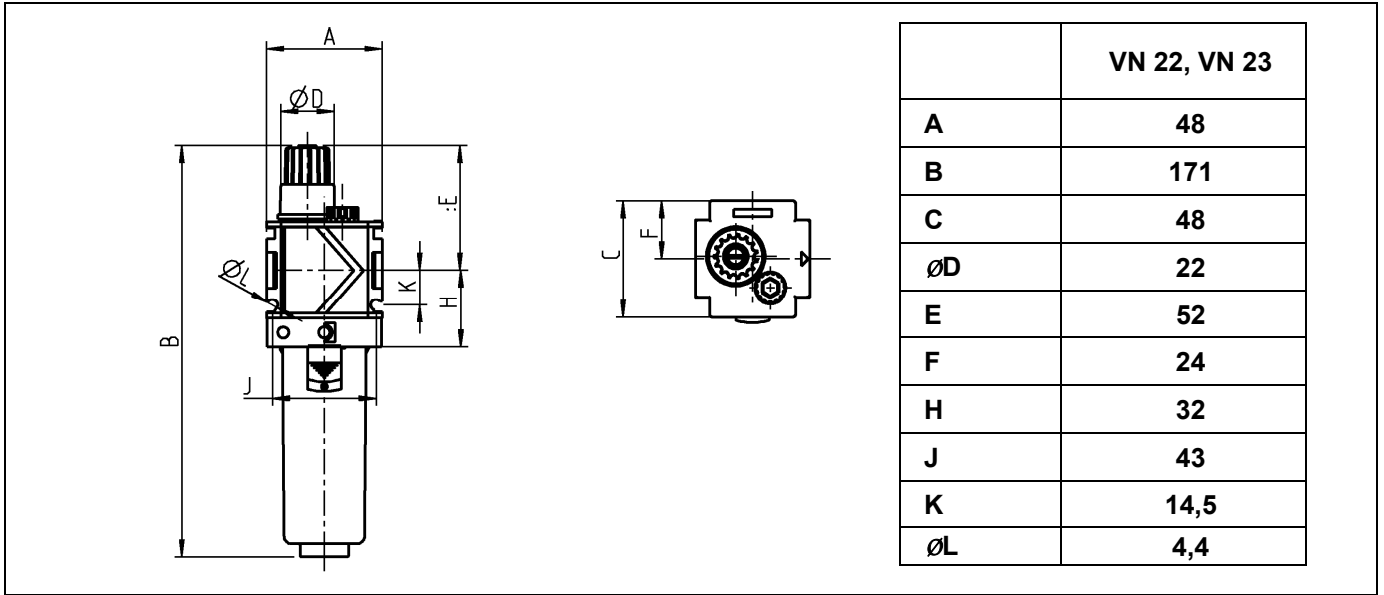

Dimensions [mm]