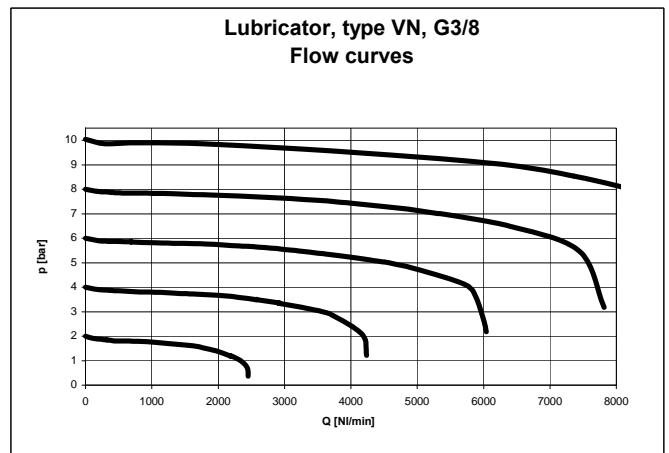

### Ordering information

Connection	
X = 2	G 1/4
X = 3	G 3/8
Variants	
X = S	Bowl guard
X = M	Metal bowl
<b>Order example: VN 22 M</b>	
Description	
<ul style="list-style-type: none"> <li>- Block design</li> <li>- <b>Flow direction</b> indicated by <b>arrows</b> on front plate</li> <li>- <b>&gt;M&lt; type</b>: Metal metering unit <b>included</b></li> </ul>	

### Accessories

Fixing bracket	<b>VZ 718</b>
Plastic tank	<b>VZ 601</b>
Metal tank	<b>VZ 651</b>

Dimensions [mm]

Main spare parts

Part	Part No.
Drip attachment	
- Plastic	VZ 721
- Metal	VZ 731

Flow rates

		VN 22	VN 23
Nominal flow p <sub>2</sub> 6 bar / Δ 1 bar	QN [l/min]	3400	4400