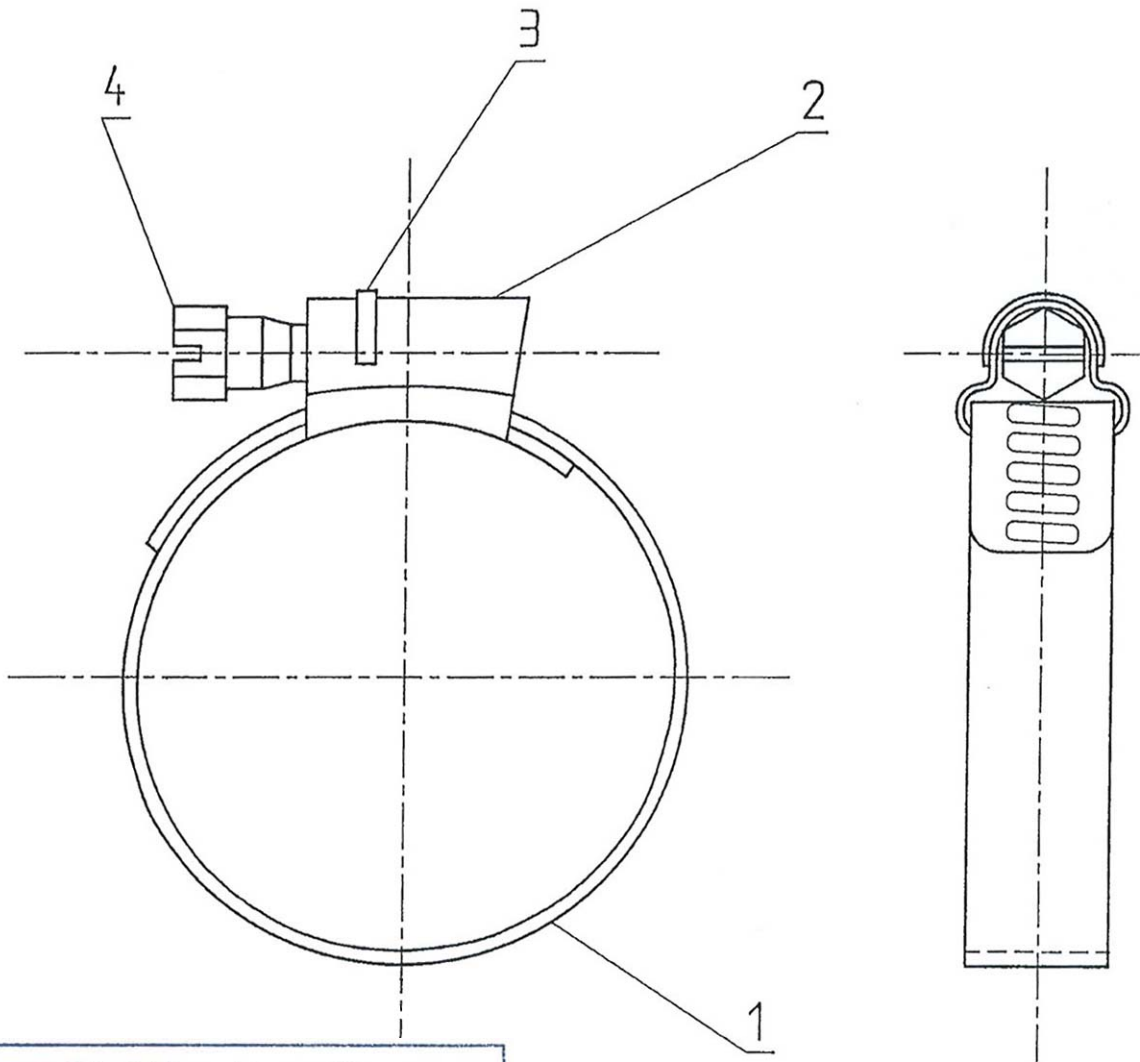

Gegenstand der Zeichnung ist unser Eigentum.
Wir behalten uns die Erlangung von Schutz-
rechten vor. Diese Zeichnung darf ohne unsere
vorherige schriftliche Zustimmung weder verviel-
fältigt noch Dritten zur Kenntnis gebracht werden.

Erich Schlemper GmbH & Co. KG

4	1	Maxi - Schraube	Werknorm	9SMnPb 28k
3	1	Maxi - Kragen	Werknorm	ST2 K50
2	1	Maxi - Gehäuse	Werknorm	ST2 K32
1	1	Maxi - Band	Werknorm	ST2 K40