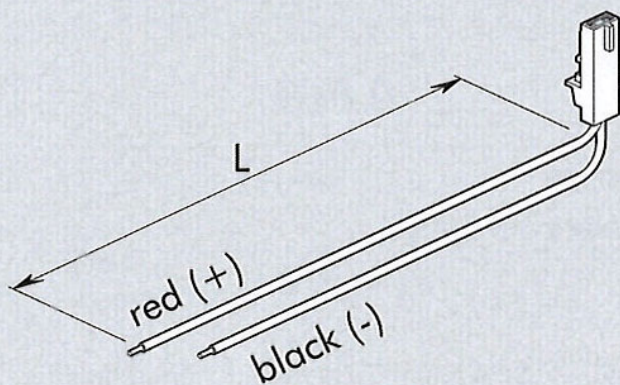

PLUG-IN CONNECTOR

Code
4889

Description
MACH 11 PLUG-IN
connector L = 300

Cable cross-section: 0,25 mm²