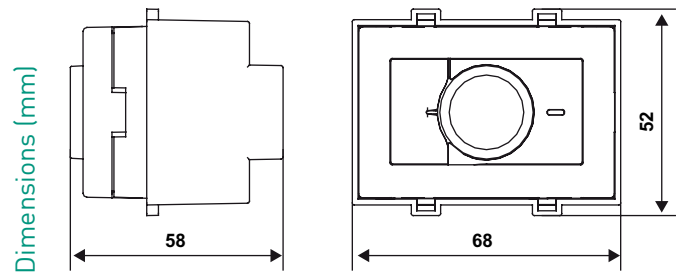

C37-38

Flush-mounting room thermostats, 1 temperature

Flush-mounting electronic room thermostat suitable to regulate the temperature in heating installations.

	Temperature regulation range	Differential*	Body admissible temperature	Power supply	Contacts rating	Protection degree
C37	5 ÷ 30 °C	0,5	- 10 ÷ 50 °C	230V - 50Hz	5(3)A 250Vca	IP20
C38	5 ÷ 30 °C	0,5	- 10 ÷ 50 °C	2 batteries AAA 1,5 V	5(3)A 250Vca	IP20

* Differential values are referred to a thermal gradient of 4K/h.

- C37 - C38 ANTHRACITE
- C37B - C38B WHITE

FEATURES

- Power supply for 230V 50Hz C37-C37B;
- Power supply with 2 AAA alkaline long life batteries for C38-C38B (batteries operation life over 1 year);
- Voltage-free switching contact;
- Software A class;
- Micro disconnection (1B);
- double isolation;
- LED to indicate relay (C37-C37B);
- LED to check the batteries charge (C38-C38B);
- Adjustment knob of big diameter and large-scale;
- The batteries are replaced through thermostat's front (C38-C38B);
- Unit weight 0,20 Kg.

HOMOLOGATION AND STANDARDS

- Complies with EN 60730-1 standards;
- ErP Class I; 1% (Reg. EU 811/2013 - 813/2013);

INSTALLATION

- Flush-mounting in 3-module 503 embedded boxes by means of 2 screws (supplied);
- Two-wire connection with the user;
- Install the thermostat at 1,5 meters above the floor, away from kitchens, heat sources, windows and doors.