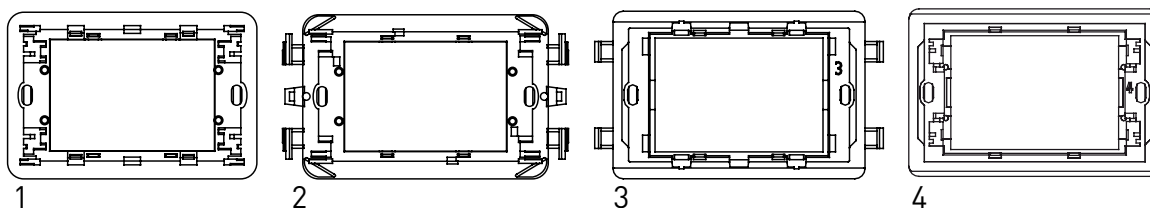

HOMOLOGATION AND STANDARDS

- Complies with EN 60730-1 standards;
- ErP Class I; 1% (Reg. EU 811/2013 - 813/2013);

INSTALLATION

- Flush-mounting in 3-module 503 embedded boxes by means of 2 screws (supplied);
- Two-wire connection with the user;
- Install the thermostat at 1,5 meters above the floor, away from kitchens, heat sources, windows and doors.

INCLUDED IN THE PACKAGE C37 - C38

4 FRAMES to provide compatibility with the most common plates

A

1 COVER "A"
■ ANTHRACITE

B

1 COVER "B"
■ ANTHRACITE

1 PAIR OF ADAPTERS
■ ANTHRACITE

INCLUDED IN THE PACKAGE C37B - C38B