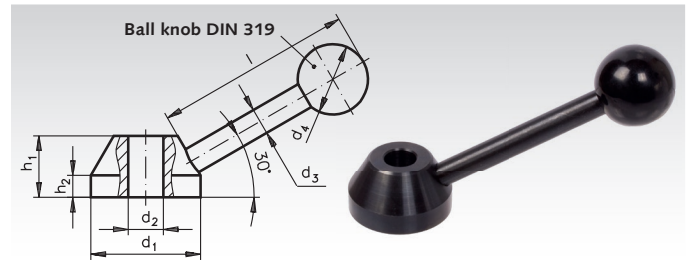

## Control Levers 223 St

**Material:** Steel, precision turned and black oxide finished.  
Ball knob made from plastic.

Ordering Details: e.g.: Product No. 666 132 00, Control Lever 223 St

Product No.	d <sub>1</sub> mm	d <sub>2</sub> <sup>H7</sup> mm	d <sub>3</sub> mm	d <sub>4</sub> mm	h <sub>1</sub> mm	h <sub>2</sub> mm	l mm	Weight g
666 132 00	32	10	8	20	18	6,5	62	103
666 140 00	40	12	10	30	22	8,5	95	214
666 152 00	52	16	14	40	28	11	136	503

## Control Levers with Long Hub 2120 St

**Material:** Steel, precision turned and black oxide finished.  
Ball knob made from plastic.

**Version E** = lever slanted with thread.

Ordering Details: e.g.: Product No. 666 420 00, Control Lever 2120 St, Version E, 20 mm

Product No. Version E	d <sub>1</sub> mm	d <sub>2</sub> mm	d <sub>4</sub> mm	d <sub>5</sub> mm	h mm	l mm	t <sub>1</sub> mm	Weight g
666 420 00	20	M8	8	20	33	70	15	94
666 422 00	22	M10	8	20	37	82	15	118
666 425 00	25	M12	10	25	42	96	18	182
666 428 00	28	M12	12	30	47	110	18	274
666 432 00	32	M16	12	32	52	124	23	352
666 436 00	36	M16	14	35	58	138	24	525
666 440 00	40	M20	16	40	64	152	27	709
666 445 00	45	M20	16	40	71	170	30	949