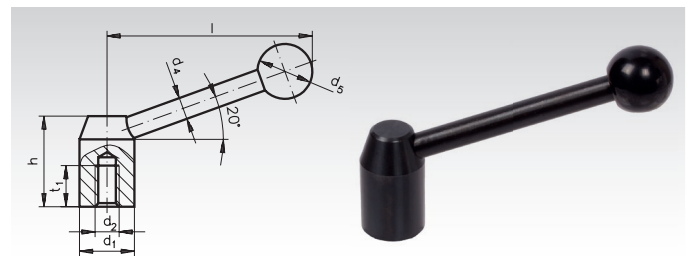

## Control Levers 223 St

**Material:** Steel, precision turned and black oxide finished.  
Ball knob made from plastic.

Ordering Details: e.g.: Product No. 666 132 00, Control Lever 223 St

Product No.	d <sub>1</sub> mm	d <sub>2</sub> <sup>H7</sup> mm	d <sub>3</sub> mm	d <sub>4</sub> mm	h <sub>1</sub> mm	h <sub>2</sub> mm	l mm	Weight g
666 132 00	32	10	8	20	18	6,5	62	103
666 140 00	40	12	10	30	22	8,5	95	214
666 152 00	52	16	14	40	28	11	136	503

## Control Levers with Long Hub 2120 St

**Material:** Steel, precision turned and black oxide finished.  
Ball knob made from plastic.

**Version E** = lever slanted with thread.

Ordering Details: e.g.: Product No. 666 420 00, Control Lever 2120 St, Version E, 20 mm

Product No. Version E	d <sub>1</sub> mm	d <sub>2</sub> mm	d <sub>4</sub> mm	d <sub>5</sub> mm	h mm	l mm	t <sub>1</sub> mm	Weight g
666 420 00	20	M8	8	20	33	70	15	94
666 422 00	22	M10	8	20	37	82	15	118
666 425 00	25	M12	10	25	42	96	18	182
666 428 00	28	M12	12	30	47	110	18	274
666 432 00	32	M16	12	32	52	124	23	352
666 436 00	36	M16	14	35	58	138	24	525
666 440 00	40	M20	16	40	64	152	27	709
666 445 00	45	M20	16	40	71	170	30	949