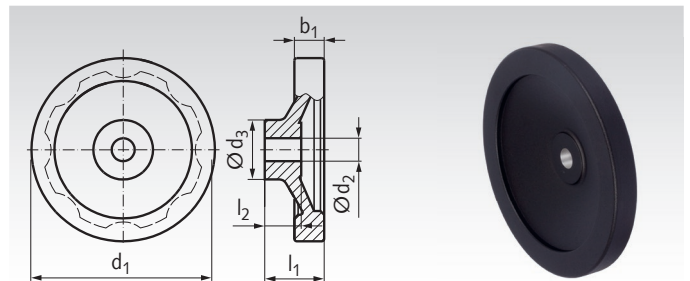

Solid-Disk Handwheels DIN 3670 with Recessed Grips

Material: Aluminium, hub machined, rim turned and polished.
Without Handle.

Version B: Without keyway.

Version N: With keyway DIN 6885-1.

Ordering Details: e.g.: Product No. 670 412 00, Solid-Disk Handwheel DIN 3670, Vers. B, 125 mm

Product No. Vers. B	Product No. Vers. N	d ₁ mm	d ₂ ^{H7} mm	d ₃ * mm	a mm	l ₁ mm	l ₂ mm	Weight g
670 412 00	670 412 01	125	12	31	16	36	18	306
670 416 00	670 416 01	160	14	36	18	40	20	514
670 420 00	670 420 01	200	18	42	22	45	24	943
670 425 00	670 425 01	250	22	48	26	50	28	1608

* Hub diameter bigger than DIN 950.

Solid-Disk Handwheels 323

Material: Aluminium gravity die-cast, plastic coated, black, textured finish.

Hub machined. Rim turned on all sides.

Version B/A: Without keyway.

Keyway available at extra charge.

Ordering Details: e.g.: Product No. 670 901 00, Solid-Disk Handwheel 323, Vers. B/A, 80 mm

Artikel-Nr. Vers. B/A	d ₁ mm	d ₂ ^{H7} mm	d ₃ mm	b ₁ mm	l ₁ mm	l ₂ mm	Weight g
670 901 00	80	10	26	13	26	16	140
670 902 00	100	10	28	14	30	17	210
670 903 00	125	12	31	15	33	18	320
670 904 00	140	14	36	16,5	36	19	440
670 905 00	160	14	36	18	39	20	570
670 906 00	200	18	42	20,5	45	24	930
670 907 00	250	22	48	23	51	28	1550