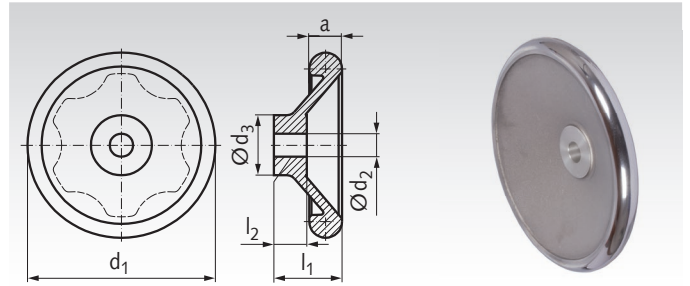

Solid-Disk Handwheels DIN 3670 with Recessed Grips

Material: Aluminium, hub machined, rim turned and polished.
Without Handle.

Version B: Without keyway.

Version N: With keyway DIN 6885-1.

Ordering Details: e.g.: Product No. 670 412 00, Solid-Disk Handwheel DIN 3670, Vers. B, 125 mm

Product No. Vers. B	Product No. Vers. N	d ₁ mm	d ₂ ^{H7} mm	d ₃ * mm	a mm	l ₁ mm	l ₂ mm	Weight g
670 412 00	670 412 01	125	12	31	16	36	18	306
670 416 00	670 416 01	160	14	36	18	40	20	514
670 420 00	670 420 01	200	18	42	22	45	24	943
670 425 00	670 425 01	250	22	48	26	50	28	1608

* Hub diameter bigger than DIN 950.

Solid-Disk Handwheels 323

Material: Aluminium gravity die-cast, plastic coated, black, textured finish.

Hub machined. Rim turned on all sides.

Version B/A: Without keyway.

Keyway available at extra charge.

Ordering Details: e.g.: Product No. 670 901 00, Solid-Disk Handwheel 323, Vers. B/A, 80 mm

Artikel-Nr. Vers. B/A	d ₁ mm	d ₂ ^{H7} mm	d ₃ mm	b ₁ mm	l ₁ mm	l ₂ mm	Weight g
670 901 00	80	10	26	13	26	16	140
670 902 00	100	10	28	14	30	17	210
670 903 00	125	12	31	15	33	18	320
670 904 00	140	14	36	16,5	36	19	440
670 905 00	160	14	36	18	39	20	570
670 906 00	200	18	42	20,5	45	24	930
670 907 00	250	22	48	23	51	28	1550