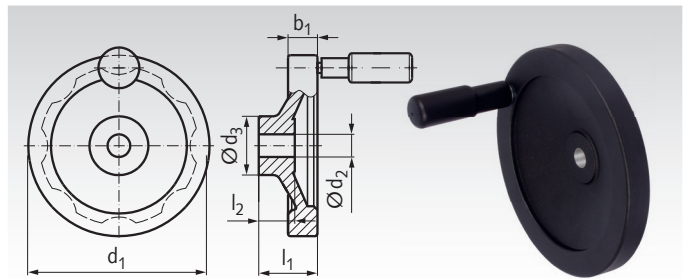

Solid-Disk Handwheels DIN 3670 with Recessed Grips

Material: Aluminium, hub machined, rim turned and polished.
Without Handle.

Version B: Without keyway.

Version N: With keyway DIN 6885-1.

Ordering Details: e.g.: Product No. 670 412 00, Solid-Disk Handwheel DIN 3670, Vers. B, 125 mm

Keyway available at extra charge.

Ordering Details: e.g.: Product No. 670 901 00, Solid-Disk Handwheel 323, Vers. B/A, 80 mm

Artikel-Nr. Vers. B/A	d ₁ mm	d ₂ ^{H7} mm	d ₃ mm	b ₁ mm	l ₁ mm	l ₂ mm	Weight g
670 901 00	80	10	26	13	26	16	140
670 902 00	100	10	28	14	30	17	210
670 903 00	125	12	31	15	33	18	320
670 904 00	140	14	36	16,5	36	19	440
670 905 00	160	14	36	18	39	20	570
670 906 00	200	18	42	20,5	45	24	930
670 907 00	250	22	48	23	51	28	1550

Solid-Disk Handwheels 323, with cylindrical handle

Material: Aluminium gravity die-cast, plastic coated, black, textured finish.

Hub machined. Rim turned on all sides.

Version B/G: Without keyway.

Version N/G: With keyway DIN 6885-1.